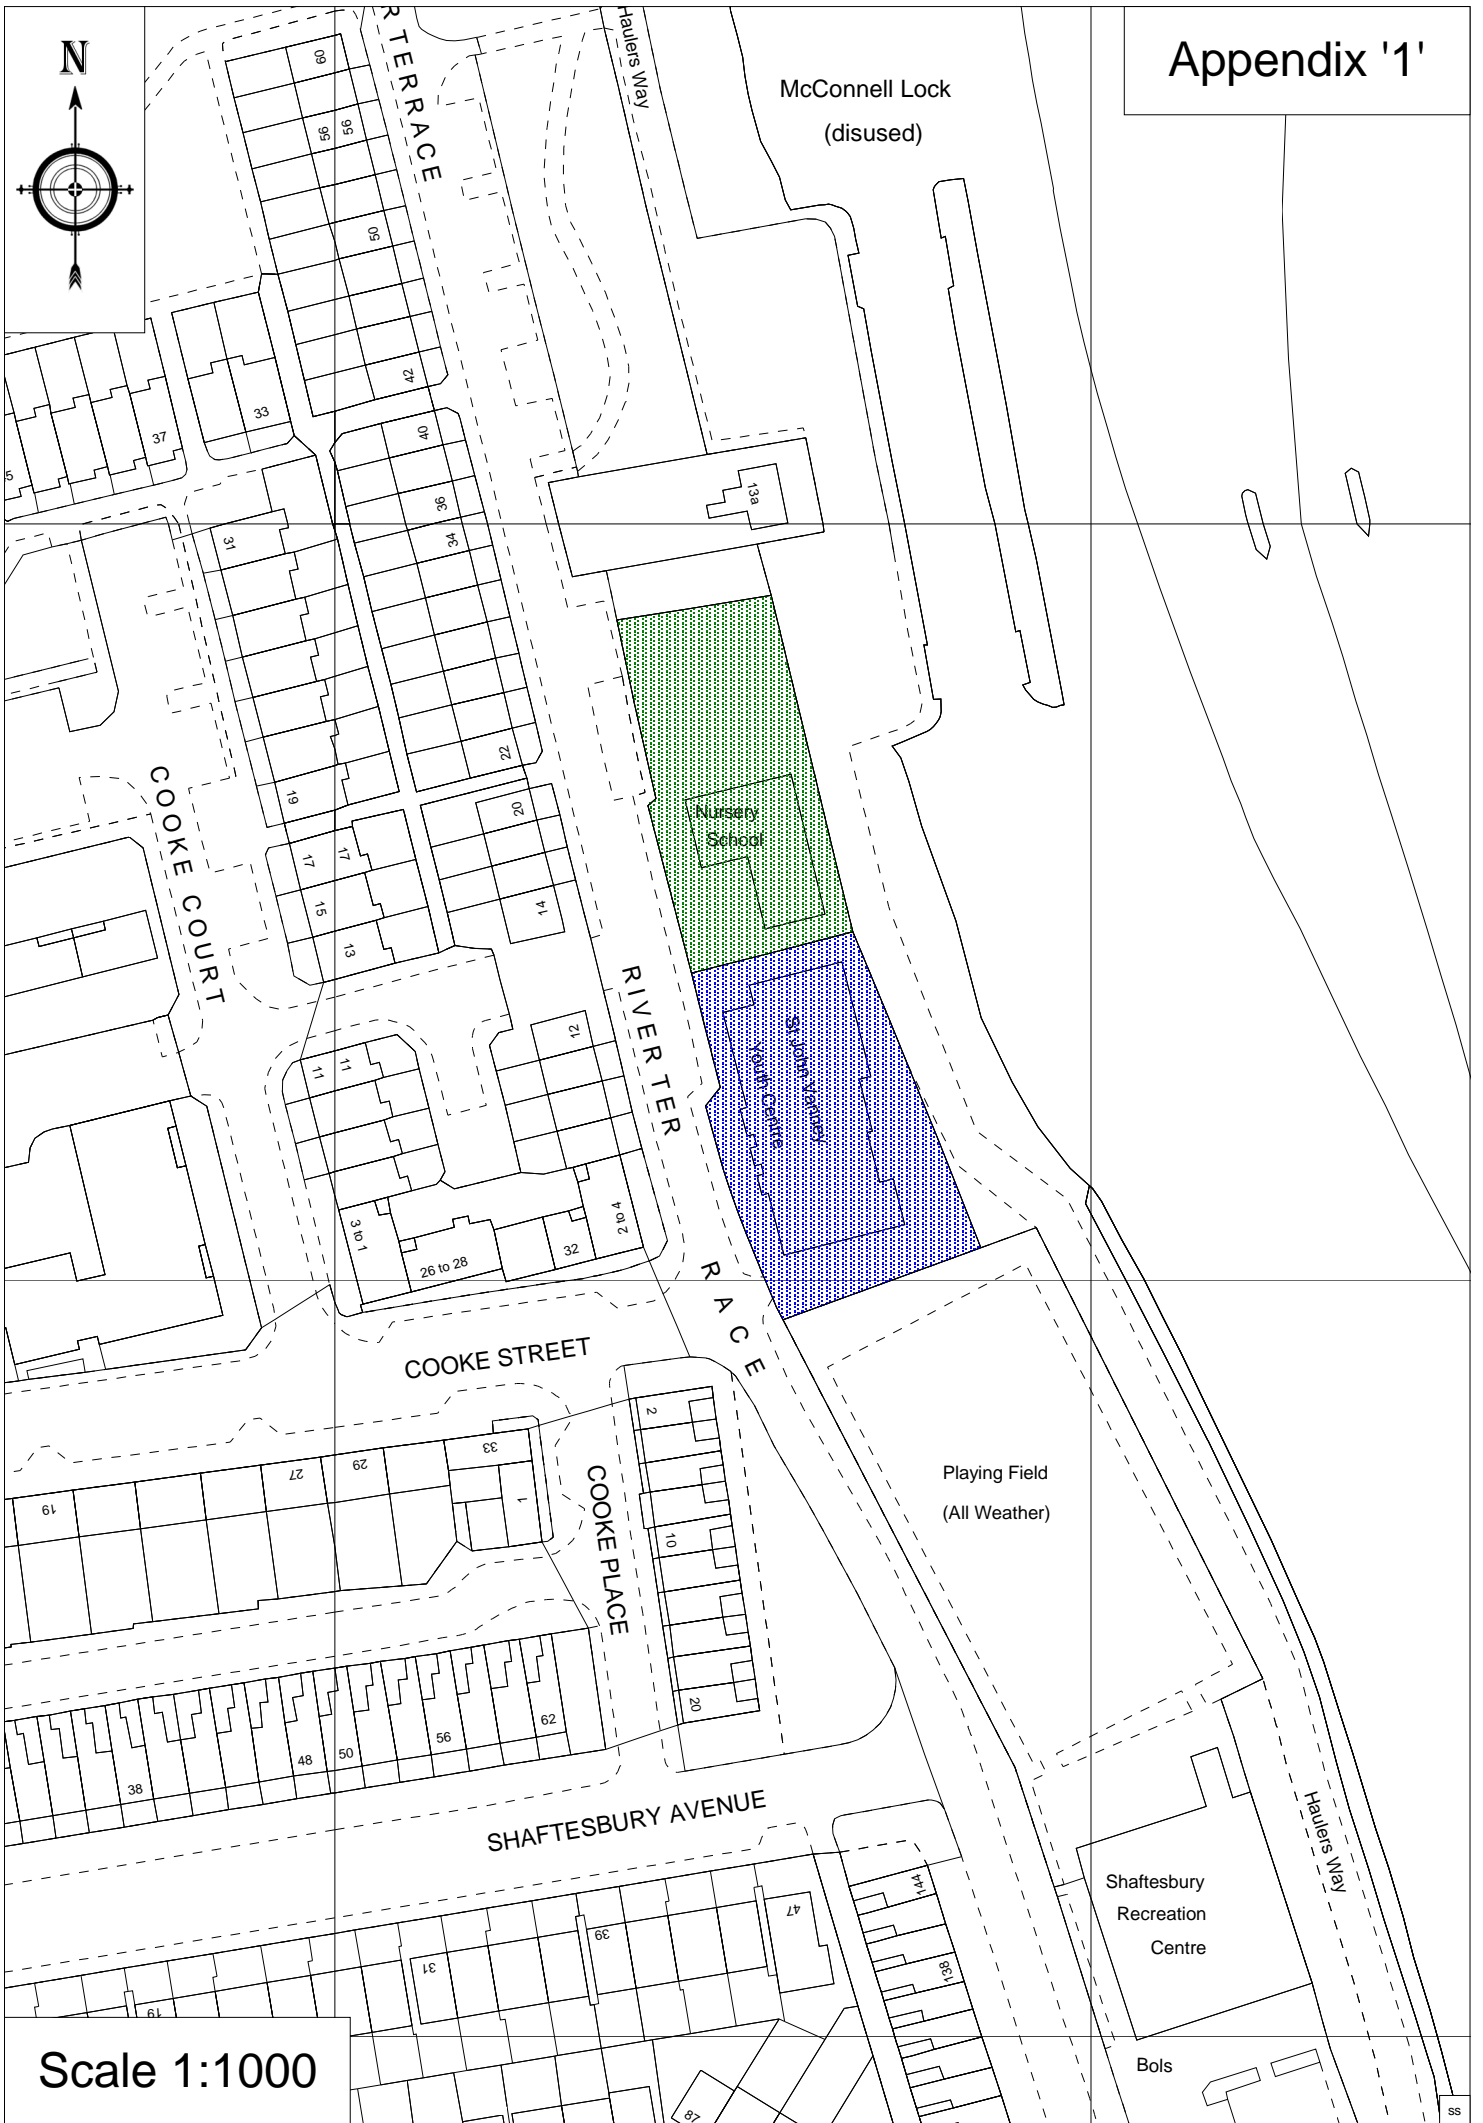

# Appendix '1'

McConnell Lock  
(disused)

Nursery  
School

St John Venerable  
Youth Centre

Playing Field  
(All Weather)

Shafesbury  
Recreation  
Centre

Bols

Scale 1:1000

SS